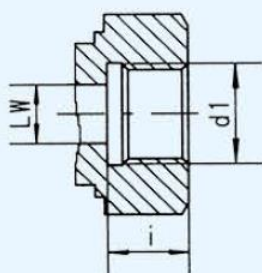

3-WAY BALL VALVES WITH THREADED CONNECTIONS

Item Code

KHB3K - G1/2

[1]

[2]

[1] Model: KHB3K-Square body DN04-50

[2] Thread size: e.g. G1/2

Dimensions

ISO 228 Female

Model	DN	PN	LW	d1	i	L	L1	B	H	h1	h2	h3	SW	S
KHB3K-G1/8	4	315	6	G1/8	10	69	37	28	44.5	13	32	8	9	35
KHB3K-G1/4	6	315	6	G1/4	14	69	37	28	44.5	13	32	8	9	35
KHB3K-G3/8	10	315	10	G3/8	14	72	42	32	52.5	17	40	8	9	36
KHB3K-G1/2-SW9	13	315	13	G1/2	16	83	48	35	52.5	17	40	8	9	40
KHB3K-G1/2-SW12	16	315	15	G1/2	16	83	47	38	63.5	19	46	11	12	42
KHB3K-G3/4	20	315	20	G3/4	18	95	60	48	75	24	57	12	14	49
KHB3K-G1	25	315	25	G1	20.5	113	65	57	82	28.5	64	12	14	56.5
KHB3K-G1 1/4	25/32	315	25	G1 1/4	22	120	65	60	82	28.5	64	12	14	60
KHB3K-G1 1/4	32	315	30	G1 1/4	22	110	84	75	104.5	37.5	84	14	17	55
KHB3K-G1 1/2	40	315	38	G1 1/2	24	130	91	85	115.5	42.5	95	14	17	65
KHB3K-G2	50	315	48	G2	26	140	100	105	133	52.5	112.5	14	17	70