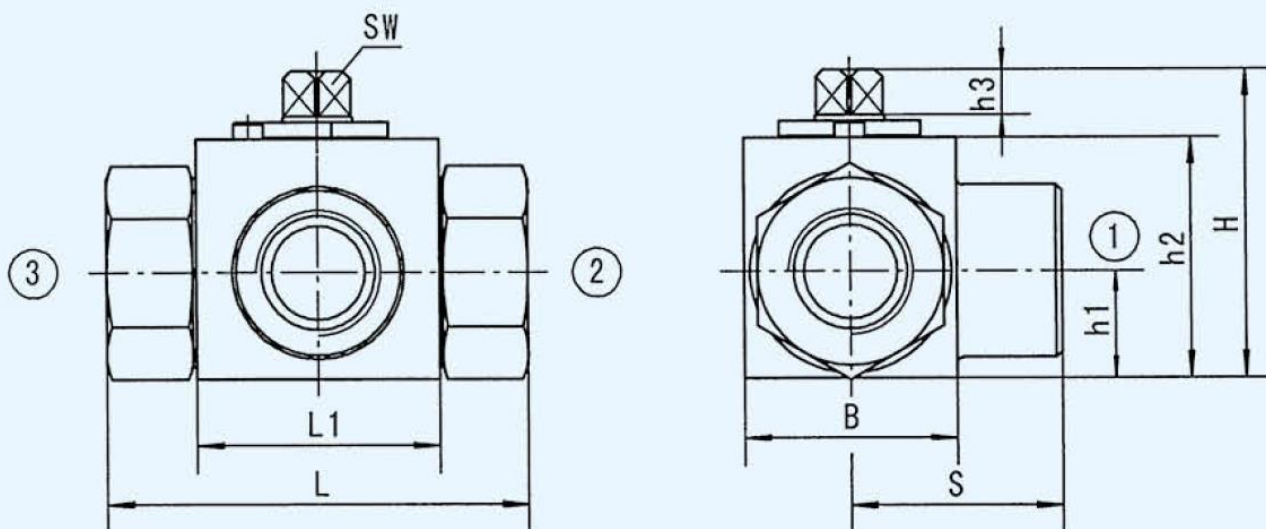

3-WAY BALL VALVES WITH THREADED CONNECTIONS

Item Code

KHB3K - G1/2

[1]

[2]

[1] Model: KHB3K-Square body DN04-50

[2] Thread size: e.g. G1/2

Dimensions

ISO 228 Female

Model	DN	PN	LW	d1	i	L	L1	B	H	h1	h2	h3	SW	S
KHB3K-G1/8	4	315	6	G1/8	10	69	37	28	44.5	13	32	8	9	35
KHB3K-G1/4	6	315	6	G1/4	14	69	37	28	44.5	13	32	8	9	35
KHB3K-G3/8	10	315	10	G3/8	14	72	42	32	52.5	17	40	8	9	36
KHB3K-G1/2-SW9	13	315	13	G1/2	16	83	48	35	52.5	17	40	8	9	40
KHB3K-G1/2-SW12	16	315	15	G1/2	16	83	47	38	63.5	19	46	11	12	42
KHB3K-G3/4	20	315	20	G3/4	18	95	60	48	75	24	57	12	14	49
KHB3K-G1	25	315	25	G1	20.5	113	65	57	82	28.5	64	12	14	56.5
KHB3K-G1 1/4	25/32	315	25	G1 1/4	22	120	65	60	82	28.5	64	12	14	60
KHB3K-G1 1/4	32	315	30	G1 1/4	22	110	84	75	104.5	37.5	84	14	17	55
KHB3K-G1 1/2	40	315	38	G1 1/2	24	130	91	85	115.5	42.5	95	14	17	65
KHB3K-G2	50	315	48	G2	26	140	100	105	133	52.5	112.5	14	17	70